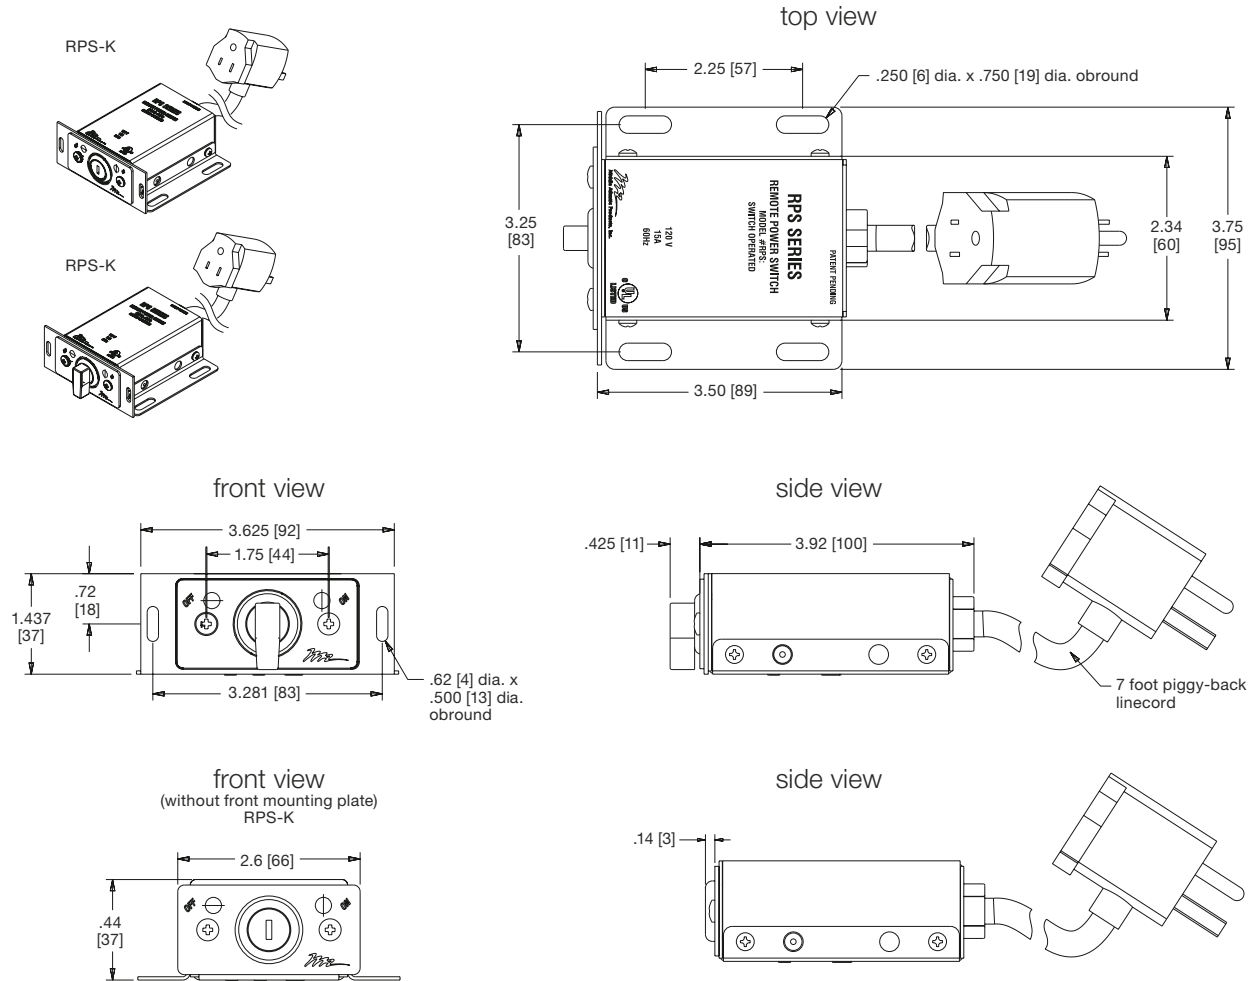

RPS Series

remote power switch

power complete systems on and off from outside of the enclosure

features:

- Available keylocked model when security is a concern, or a switched (non-keylocked) model for secure areas
- Fits in any Decora® opening and can also be mounted to any flat surface
- Ideal for installations where it is desirable to keep users from having the ability to make any adjustments
- Generous 7' cord
- Finished in a durable flat black powder coat
- UL Listed in the US and Canada

RPS-K

RPS

features easy to use "Piggy-back" 15 amp plug

specifications:

15 Amp RPS Series Remote Power Switch shall be Middle Atlantic Products model # RPS (switched) / RPS-K (key operated). Remote Power Switch shall mount in any Decora® style knockout or on any flat surface. Remote Power Switch shall have a 7' power cord with a piggy-back style plug. Remote Power Switch shall be constructed of fully welded 18-gauge and 20-gauge steel and finished in a durable flat black powder coat. Remote power switch shall be manufactured by an ISO 9001 and ISO 14001 registered company. Remote power switch shall be ETL Listed to UL Standards 244A & 508 in the US and to CAN/CSA C22.2 No. 177 & C22 No. 14 in Canada. Remote power switch shall be warranted to be free from defects in materials and workmanship for a period of 3 years.

Customizable specification clips available at middleatlantic.com

options:

- 1 space panel, accommodates up to 4 Decora® style devices, shall be Middle Atlantic Products part # DECP-1X4
- Replacement keys, sold in sets of two, shall be Middle Atlantic Products part # RPS-KEY

what **great systems** are built on.™

A Group brand | **legrand**

Middle Atlantic Products

middleatlantic.com | middleatlantic.ca

96-01028 / rev e / 5-21-20

RPS Series

basic dimensions

all dimensions in inches unless otherwise noted [all dimensions in brackets are in millimeters]