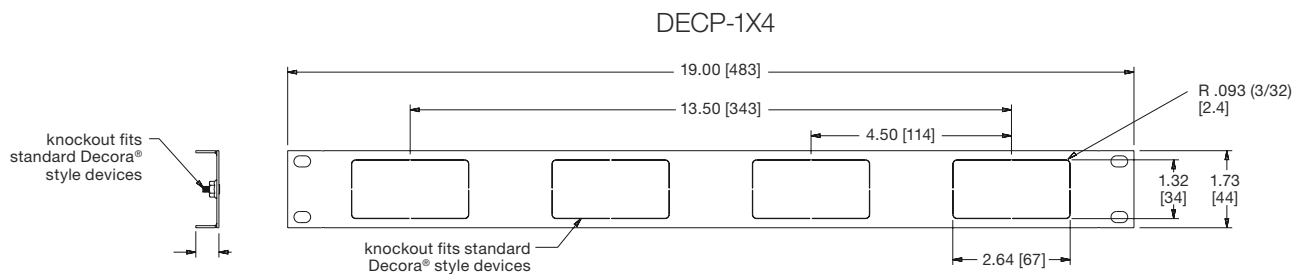

Decora® is a registered trademark of the Leviton Corp.

what **great systems** are built on.™