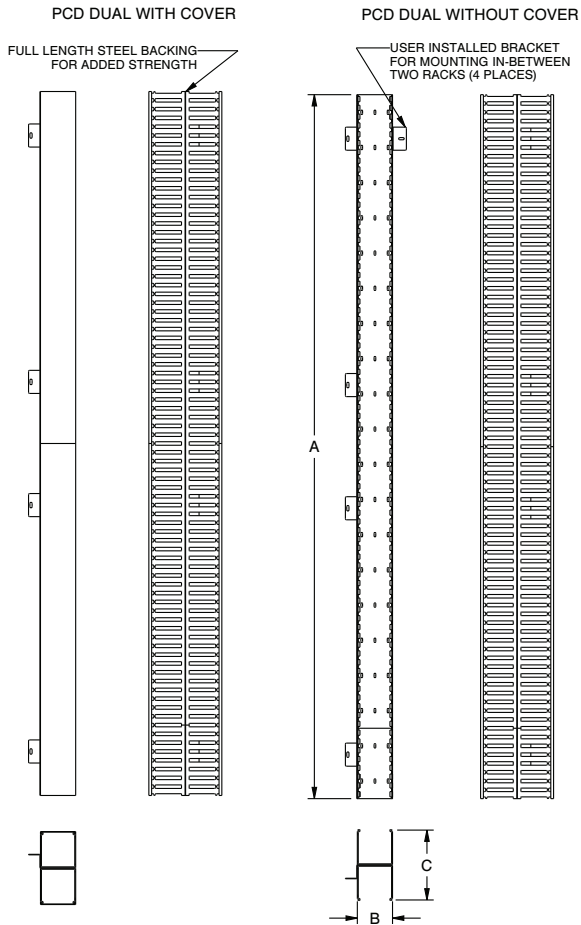

PCD Series

basic dimensions

PCD SERIES DUAL	A LENGTH (IN)	B WIDTH (IN)	C HEIGHT (IN)
PCD-3-6-38DC	68 [1727.2]	3 [76.2]	6.06 [153.92]
PCD-3-6-45DC	80 [2032]	3 [76.2]	6.06 [153.92]
PCD-4-8-38DC	68 [1727.2]	4 [101.6]	8.06 [204.72]
PCD-4-8-45DC	80 [2032]	4 [101.6]	8.06 [204.72]
PCD-4-8-51DC	92 [2336.8]	4 [101.6]	8.06 [204.72]

PCD SERIES SINGLE	A LENGTH (IN)	B WIDTH (IN)	C HEIGHT (IN)
PCD-2-3-38SC	68 [1727.2]	2 [50.8]	3.06 [77.72]
PCD-2-3-45SC	80 [2032]	2 [50.8]	3.06 [77.72]
PCD-3-3-38SC	68 [1727.2]	3 [76.2]	3.06 [77.72]
PCD-3-3-45SC	80 [2032]	3 [76.2]	3.06 [77.72]
PCD-4-4-38SC	68 [1727.2]	4 [101.6]	4.06 [103.12]
PCD-4-4-45SC	80 [2032]	4 [101.6]	4.06 [103.12]
PCD-4-4-51SC	92 [2336.8]	4 [101.6]	4.06 [103.12]

PCD SERIES SINGLE	A LENGTH (IN)	B WIDTH (IN)	C HEIGHT (IN)
PCD-2-3-30SC*	56 [1422.4]	2 [50.8]	3.06 [77.72]
PCD-1.5-2-4BK**	72 [1828.8]	1.5 [38.1]	2.00 [50.80]
PCD-1.5-4-4BK**	72 [1828.8]	1.5 [38.1]	4.00 [101.60]

* DOES NOT INCLUDE BRACKETS, INCLUDES MOUNTING HARDWARE.
** DOES NOT INCLUDE BRACKETS, DOES NOT INCLUDE MOUNTING HARDWARE, INCLUDES 4 PIECES

what great systems are built on.™

A brand of **legrand**

MA
Middle Atlantic Products

middleatlantic.com | middleatlantic.ca