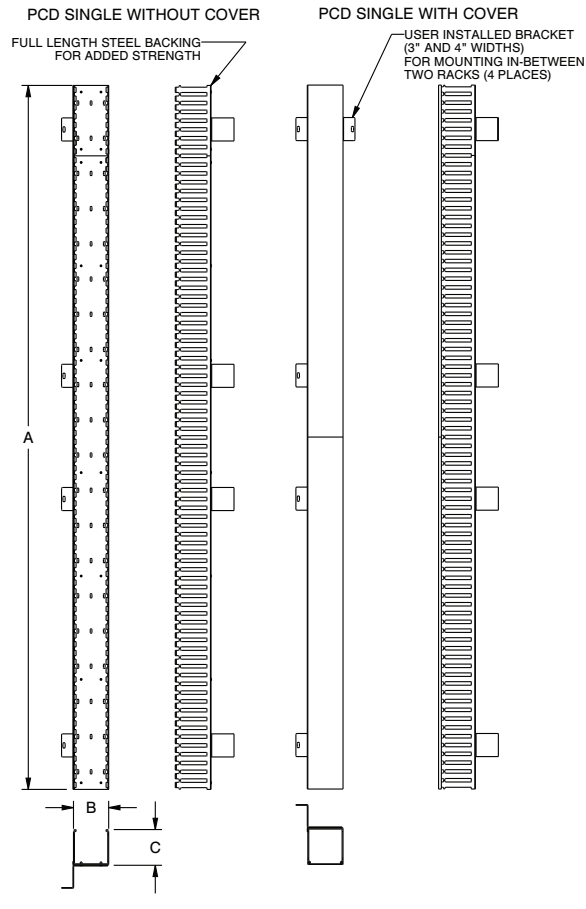

PCD Series

basic dimensions

PCD SERIES DUAL	A LENGTH (IN)	B WIDTH (IN)	C HEIGHT (IN)
PCD-3-6-38DC	68 [1727.2]	3 [76.2]	6.06 [153.92]
PCD-3-6-45DC	80 [2032]	3 [76.2]	6.06 [153.92]
PCD-4-8-38DC	68 [1727.2]	4 [101.6]	8.06 [204.72]
PCD-4-8-45DC	80 [2032]	4 [101.6]	8.06 [204.72]
PCD-4-8-51DC	92 [2336.8]	4 [101.6]	8.06 [204.72]

PCD SERIES SINGLE	A LENGTH (IN)	B WIDTH (IN)	C HEIGHT (IN)
PCD-2-3-38SC	68 [1727.2]	2 [50.8]	3.06 [77.72]
PCD-2-3-45SC	80 [2032]	2 [50.8]	3.06 [77.72]
PCD-3-3-38SC	68 [1727.2]	3 [76.2]	3.06 [77.72]
PCD-3-3-45SC	80 [2032]	3 [76.2]	3.06 [77.72]
PCD-4-4-38SC	68 [1727.2]	4 [101.6]	4.06 [103.12]
PCD-4-4-45SC	80 [2032]	4 [101.6]	4.06 [103.12]
PCD-4-4-51SC	92 [2336.8]	4 [101.6]	4.06 [103.12]

PCD SERIES SINGLE	A LENGTH (IN)	B WIDTH (IN)	C HEIGHT (IN)
PCD-2-3-30SC*	56 [1422.4]	2 [50.8]	3.06 [77.72]
PCD-1.5-2-4BK**	72 [1828.8]	1.5 [38.1]	2.00 [50.80]
PCD-1.5-4-4BK**	72 [1828.8]	1.5 [38.1]	4.00 [101.60]

* DOES NOT INCLUDE BRACKETS, INCLUDES MOUNTING HARDWARE.
** DOES NOT INCLUDE BRACKETS, DOES NOT INCLUDE MOUNTING HARDWARE, INCLUDES 4 PIECES

what great systems are built on.™

A brand of **legrand**

MA
Middle Atlantic Products

middleatlantic.com | middleatlantic.ca