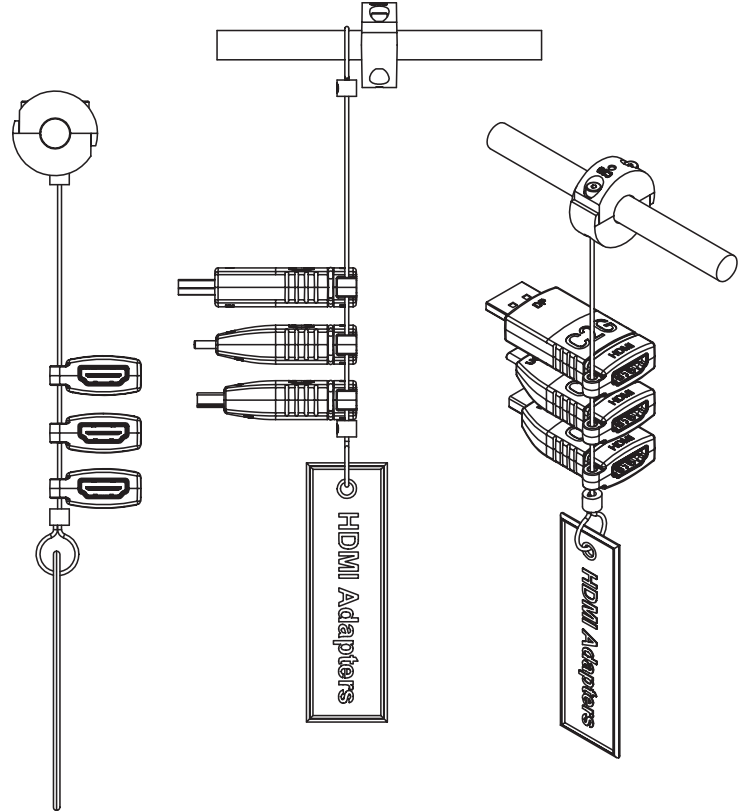

DATA SHEET

SPECIFICATIONS:

Universal 4K HDMI Adapter Ring with Color Coded Mini DisplayPort, DisplayPort, and USB-C

C2G
A brand of **legrand**

6500 Poe Avenue
Dayton, OH 45414
Phone: 800.CABL.911
www.c2g.com

Follow Us