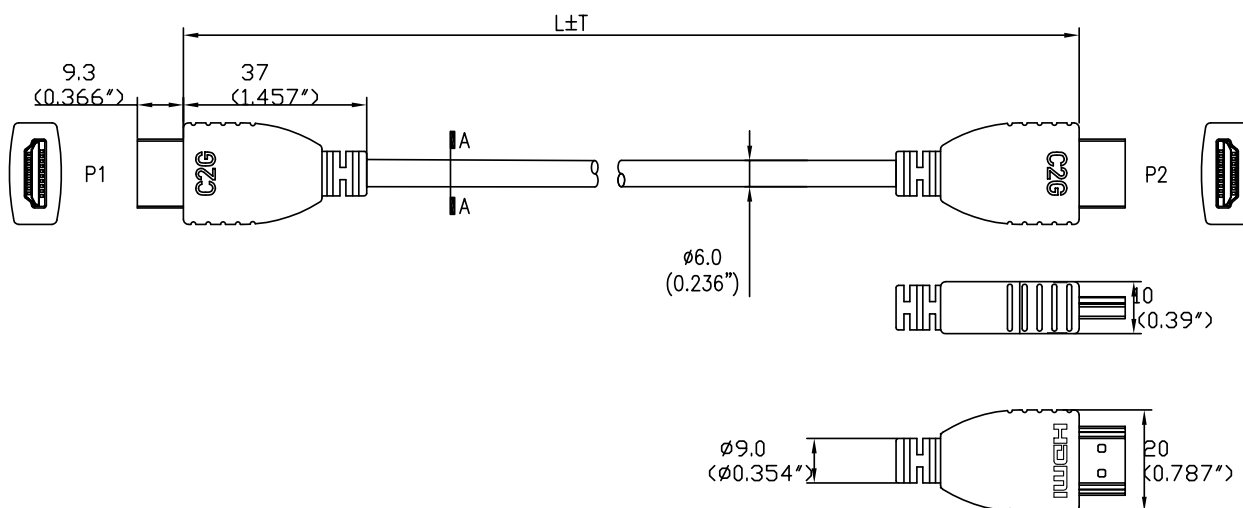

Excluding 50611 and 50612

LEGRAND | AV COMMERCIAL BRANDS
C2G | Chief | Da-Lite | Luxul | Middle Atlantic | Vaddio | Wiremold

SIMPLIFIED CONNECTIVITY | legrandav.com

USA 800.506.9607 customer-service@c2g.com

©2021-24 Legrand AV Inc. 230917 Rev A 10/24 C2G, Chief, Da-Lite, Luxul, Middle Atlantic, Vaddio, and Wiremold are registered trademarks of Legrand AV Inc. All other brand names or marks are used for identification purposes and are trademarks of their respective owners. All patents are protected under existing designations. Other patents pending.