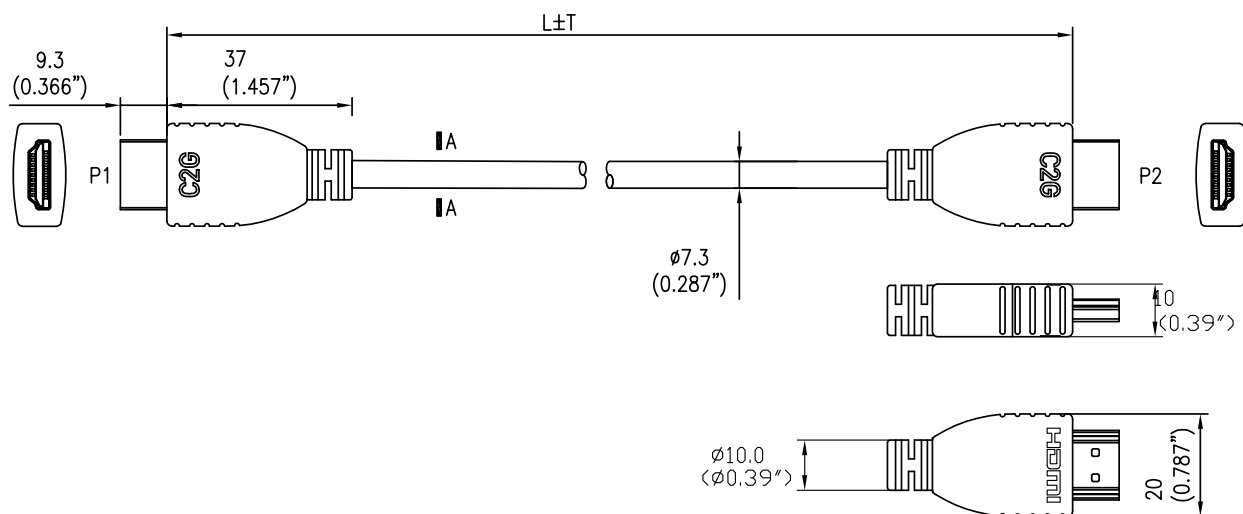

CORE SERIES

Everyday Basics.

HIGH SPEED HDMI™ CABLE
WITH ETHERNET - 4K 60HZ

50611 and 50612 Only