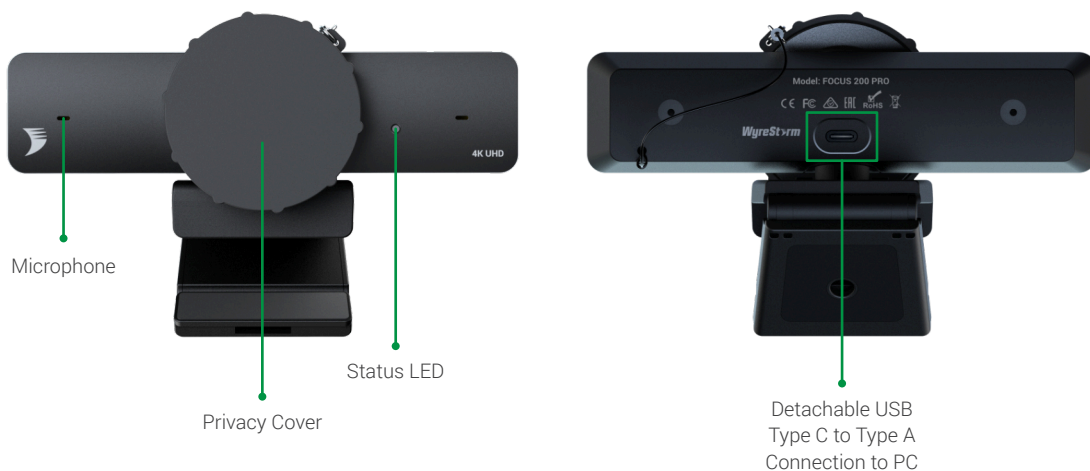

4K UHD USB Webcam

FOCUS 200 PRO

Specification Sheet

WyreStorm - Powerful. Reliable. Simple.

Introduction

The FOCUS 200 PRO is a 4K ultra HD Zoom-certified business webcam. Equipped with a 120° wide-angle distortionless lens, it ensures top-of-the-line image quality. It also boasts auto framing, 8x digital zoom, dual AI noise-cancelling mics and App control, ideal for small and medium-sized meeting rooms. Furthermore, Auto-Framing and Presenter Tracking ensures you're always the focus of meetings.

Key Features

- Captures crystal clear 4K UHD video with automatic color correction and white balance
- Up to 120° ultra-wide angle lens ensures the entire room is in frame
- ePTZ support for Auto-Framing, Presenter Tracking or manual pan, tilt & zoom adjustments
- Gesture control supported
- Zoom Certified
- Easily adjusts to fit on top of any computer monitor or display, no matter the size
- Privacy cover for when the camera is not in use
- Integrated microphone features auto-noise reduction and a 3-meter pickup range
- Compatible with popular conference software such as Microsoft Teams and Zoom, Skype and more!
- Intuitive Focus App software for adjusting video settings and more for all Focus models