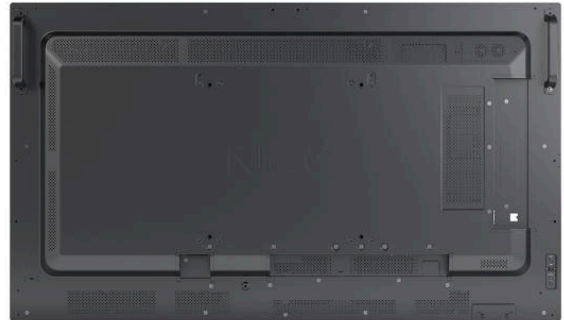

NEC MultiSync® M491
LCD 49" Message Large Format Display

Datasheet

Intuitive professional content delivery

Great first impressions can make all the difference; presenting your business in the best possible way will boost your brand. With slim, modern styling, 24/7 operation and high haze panel to reduce reflections when ambient light is high, the M series is the professional way to deliver your message, yet at an attractive price point.

With the optional NEC MediaPlayer or the more powerful Intel® Smart Display Module (Intel® SDM) computing device, you are primed and ready for intuitive signage creation delivering real-time media playback for exceptional visual experiences. For advertising, infotainment and meeting room applications, the M Series provides powerful, upgradable functionality and all the aesthetic appeal to effortlessly reflect your brand credentials.